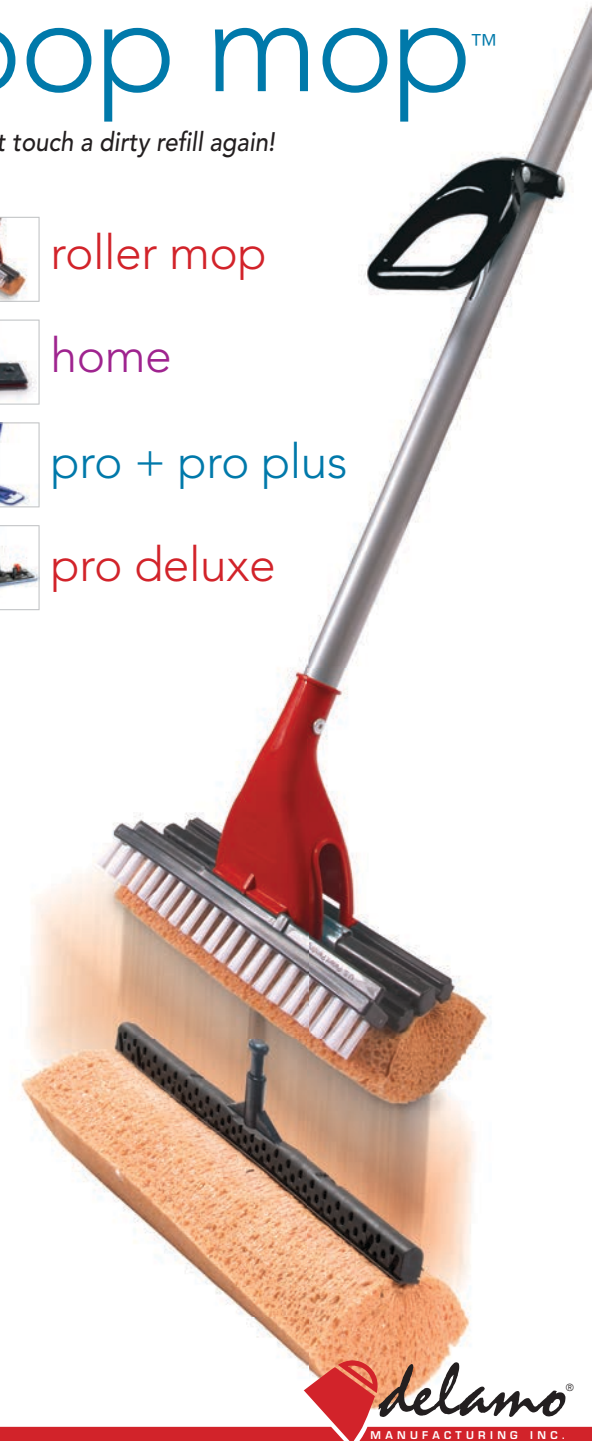

Pop Mop™
Roller Mop
Item #3000

Features:

- Push button, quick release sponge and snap on refill system
- Easy to use roller mop design and high absorbency sponge
- Features patented Trax® sponge technology
- Deep cleaning scrub brush built in
- Angled head maximizes sponge surface contact and improves comfort
- Also available in other sizes and designs

pop mop™

Don't touch a dirty refill again!

roller mop

home

pro + pro plus

pro deluxe

Don't touch a dirty refill again!

pop mop™ home

Pop Mop™ Home offers the convenience of disposable cloth floor sweepers with an easy push button release refill system.

Never touch a dirty cloth again!

8,800,092

Pop Mop™
Home
Item #3010

Features:

- Familiar floor sweeper design with a push button, quick release cloth and easy reload mechanism
- Fits most 10" size cloths, dry or wet (adjustable for varied material thickness)
- Shark bite grip holds cloth in place
- Full 360° swivel action

pop mop™ pro + pro plus

The Pop Mop™ Pro and Pro Plus are the smartest patented microfiber mopping tools in the industry for easy touch-free pad pick-up and touch-free pad POP off! The Pop Mop's™ innovative features include a simple pump action handle designed to eject the used microfiber pad quickly from the head.