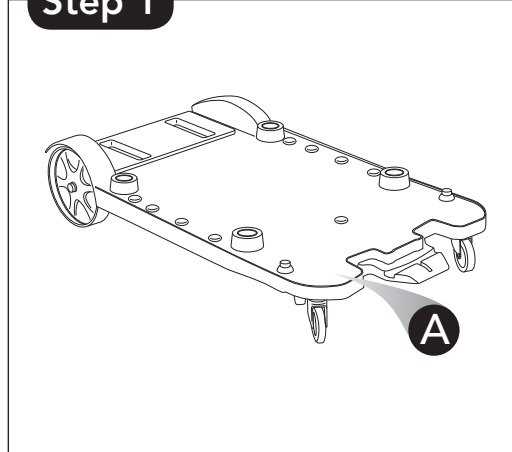

#8989 Janitor Auto Cart - 2 Shelf Model

2S Instructions

Step 1

Step 2

Step 3

Step 4

Step 5

Step 6

Parts List

- A** Cart Base Shelf (1)
- B** Cart Middle Shelf (1)
- C** Cart Top Shelf (1)
- D** Aluminum Tube 15.5" (6)
- E** Aluminum Tube 13.5" (2)
- F** Yellow Vinyl Bag

Tools Needed

Rubber Mallet (included)