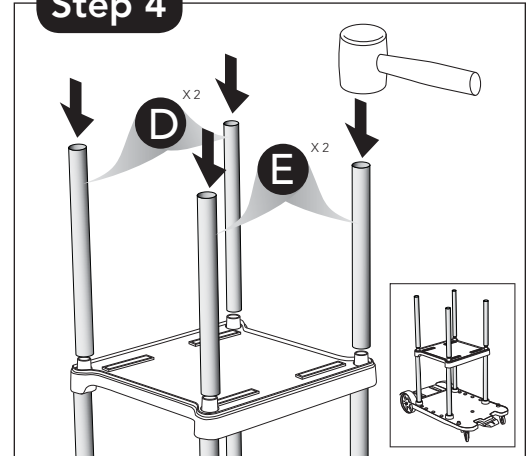

#8989 Janitor Auto Cart - 2 Shelf Model

2S Instructions

Step 1

Step 2

Step 3

Step 4

Step 5

Step 6

Parts List

- A** Cart Base Shelf (1)
- B** Cart Middle Shelf (1)
- C** Cart Top Shelf (1)
- D** Aluminum Tube 15.5" (6)
- E** Aluminum Tube 13.5" (2)
- F** Yellow Vinyl Bag

Tools Needed

Rubber Mallet (included)