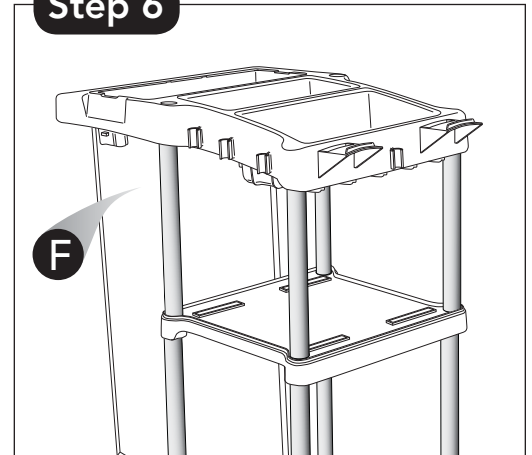

#8989 Janitor Auto Cart - 2 Shelf Model

2S Instructions

Step 1

Step 2

Step 3

Step 4

Step 5

Step 6

Parts List

- A** Cart Base Shelf (1)
- B** Cart Middle Shelf (1)
- C** Cart Top Shelf (1)
- D** Aluminum Tube 15.5" (6)
- E** Aluminum Tube 13.5" (2)
- F** Yellow Vinyl Bag

Tools Needed

Rubber Mallet (included)