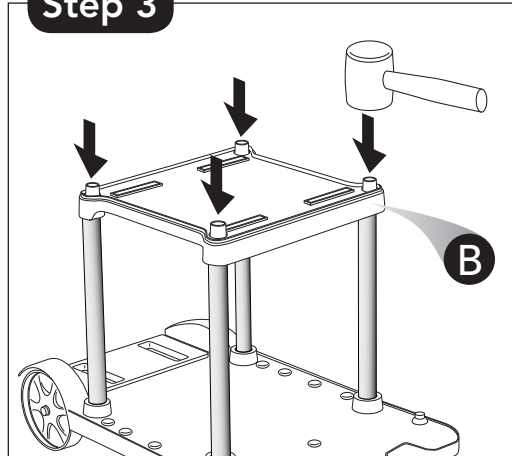

#8989 Janitor Auto Cart - 2 Shelf Model

2S Instructions

Step 1

Step 2

Step 3

Step 4

Step 5

Step 6

Parts List

- A** Cart Base Shelf (1)
- B** Cart Middle Shelf (1)
- C** Cart Top Shelf (1)
- D** Aluminum Tube 15.5" (6)
- E** Aluminum Tube 13.5" (2)
- F** Yellow Vinyl Bag

Tools Needed

Rubber Mallet (included)