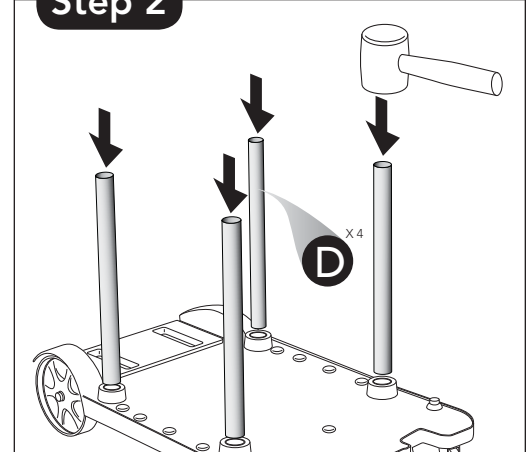

#8989 Janitor Auto Cart - 2 Shelf Model

2S Instructions

Step 1

Step 2

Step 3

Step 4

Step 5

Step 6

Parts List

- A** Cart Base Shelf (1)
- B** Cart Middle Shelf (1)
- C** Cart Top Shelf (1)
- D** Aluminum Tube 15.5" (6)
- E** Aluminum Tube 13.5" (2)
- F** Yellow Vinyl Bag

Tools Needed

Rubber Mallet (included)