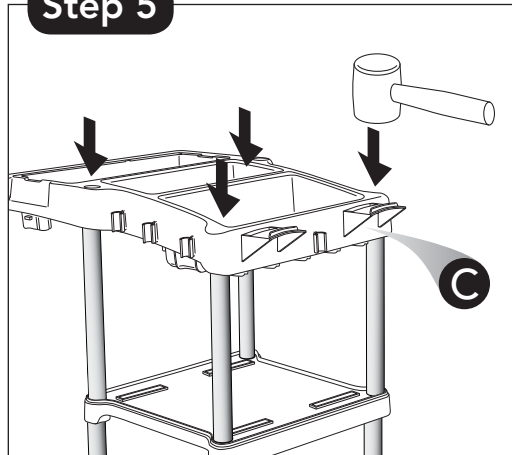

#8989 Janitor Auto Cart - 2 Shelf Model

2S Instructions

Step 1

Step 2

Step 3

Step 4

Step 5

Step 6

Parts List

- A** Cart Base Shelf (1)
- B** Cart Middle Shelf (1)
- C** Cart Top Shelf (1)
- D** Aluminum Tube 15.5" (6)
- E** Aluminum Tube 13.5" (2)
- F** Yellow Vinyl Bag

Tools Needed

Rubber Mallet (included)