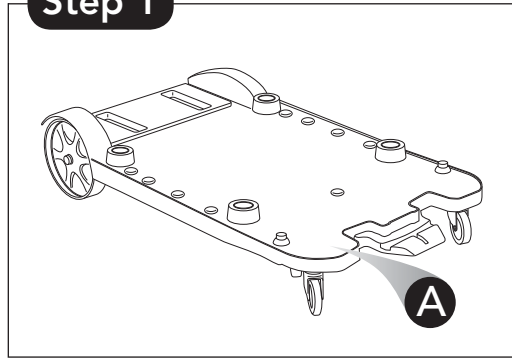

#8989 Janitor Auto Cart - 3 Shelf Model

3S Instructions

Parts List

- A** Cart Base Shelf (1)
- B** Cart Middle Shelf (2)
- C** Cart Top Shelf (1)
- D** Aluminum Tube 12.5" (10)
- E** Aluminum Tube 10.5" (2)
- F** Yellow Vinyl Bag

Tools Needed

Rubber Mallet (included)

Accessories Included

One Yellow Janitor Caddy
Two Yellow 6-Quart Pails

7171 Telegraph Road
Montebello, CA 90640 | USA

w. delamo-mfg.com
e. delamo@delamo-mfg.com
t. 888/711.8011
t. 323/936.3566
f. 323/936.3567

Step 1

Step 2

Step 3

Step 4

Step 5

Step 6

Step 7

Step 8