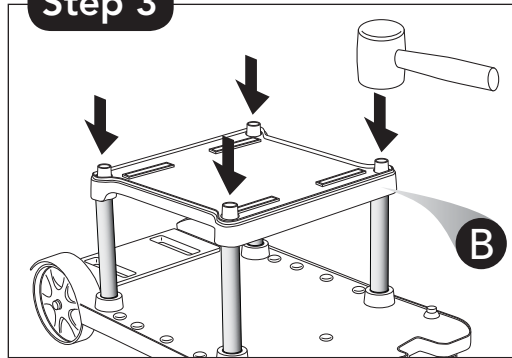

#8989 Janitor Auto Cart - 3 Shelf Model

3S Instructions

Parts List

- A** Cart Base Shelf (1)
- B** Cart Middle Shelf (2)
- C** Cart Top Shelf (1)
- D** Aluminum Tube 12.5" (10)
- E** Aluminum Tube 10.5" (2)
- F** Yellow Vinyl Bag

Tools Needed

Rubber Mallet (included)

Accessories Included

One Yellow Janitor Caddy
Two Yellow 6-Quart Pails

7171 Telegraph Road
Montebello, CA 90640 | USA

w. delamo-mfg.com
e. delamo@delamo-mfg.com
t. 888/711.8011
t. 323/936.3566
f. 323/936.3567

Step 1

Step 2

Step 3

Step 4

Step 5

Step 6

Step 7

Step 8