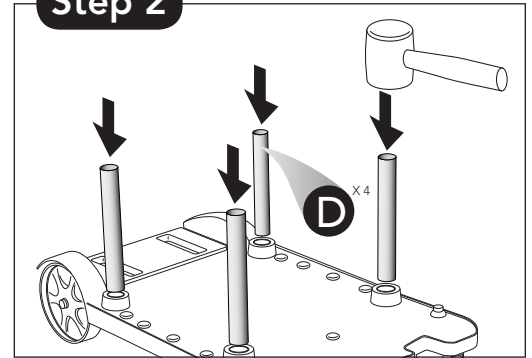

#8989 Janitor Auto Cart - 3 Shelf Model

3S Instructions

Parts List

- **A** Cart Base Shelf (1)
- **B** Cart Middle Shelf (2)
- **C** Cart Top Shelf (1)
- **D** Aluminum Tube 12.5" (10)
- **E** Aluminum Tube 10.5" (2)
- **F** Yellow Vinyl Bag

Tools Needed

Rubber Mallet (included)

Accessories Included

One Yellow Janitor Caddy
Two Yellow 6-Quart Pails

7171 Telegraph Road
Montebello, CA 90640 | USA

w. delamo-mfg.com
e. delamo@delamo-mfg.com
t. 888/711.8011
t. 323/936.3566
f. 323/936.3567

Step 1

Step 2

Step 3

Step 4

Step 5

Step 6

Step 7

Step 8