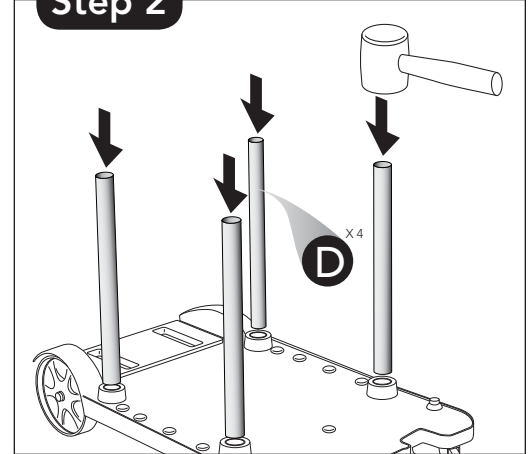

#8989 Janitor Auto Cart - 2 Shelf Model

2S Instructions

Step 1

Step 2

Step 3

Step 4

Step 5

Step 6

Parts List

- A** Cart Base Shelf (1)
- B** Cart Middle Shelf (1)
- C** Cart Top Shelf (1)
- D** Aluminum Tube 15.5" (6)
- E** Aluminum Tube 13.5" (2)
- F** Yellow Vinyl Bag

Tools Needed

Rubber Mallet (included)