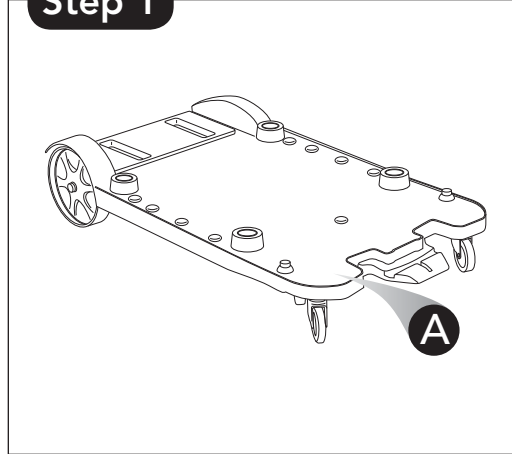

#8989 Janitor Auto Cart - 2 Shelf Model

2S Instructions

Step 1

Step 2

Step 3

Step 4

Step 5

Step 6

Parts List

- A** Cart Base Shelf (1)
- B** Cart Middle Shelf (1)
- C** Cart Top Shelf (1)
- D** Aluminum Tube 15.5" (6)
- E** Aluminum Tube 13.5" (2)
- F** Yellow Vinyl Bag

Tools Needed

Rubber Mallet (included)