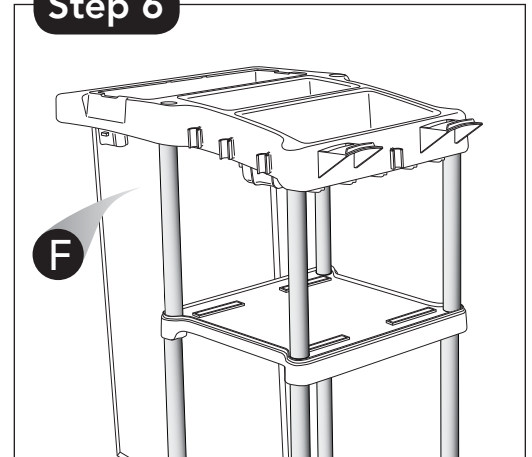

#8989 Janitor Auto Cart - 2 Shelf Model

2S Instructions

Step 1

Step 2

Step 3

Step 4

Step 5

Step 6

Parts List

- A** Cart Base Shelf (1)
- B** Cart Middle Shelf (1)
- C** Cart Top Shelf (1)
- D** Aluminum Tube 15.5" (6)
- E** Aluminum Tube 13.5" (2)
- F** Yellow Vinyl Bag

Tools Needed

Rubber Mallet (included)