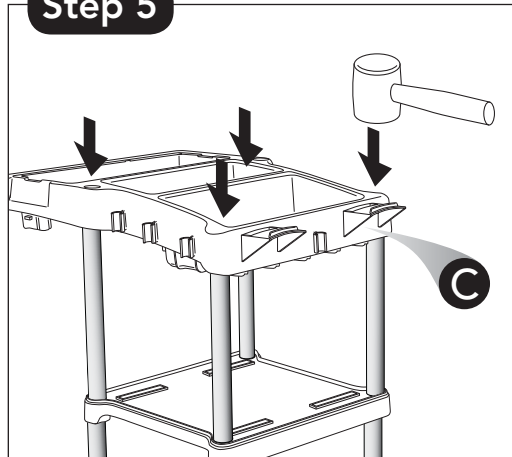

#8989 Janitor Auto Cart - 2 Shelf Model

2S Instructions

Step 1

Step 2

Step 3

Step 4

Step 5

Step 6

Parts List

- A** Cart Base Shelf (1)
- B** Cart Middle Shelf (1)
- C** Cart Top Shelf (1)
- D** Aluminum Tube 15.5" (6)
- E** Aluminum Tube 13.5" (2)
- F** Yellow Vinyl Bag

Tools Needed

Rubber Mallet (included)